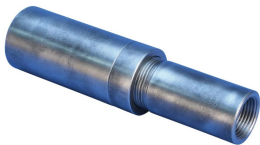

## KATALOGNUMMER

**EL57TP24L**

The P24 family of position couplers is designed for use on ASTM A615 grade 100 (700 MPa) reinforcing steel. The performance of the spliced connection is designed to meet the bars' specified ultimate tensile strength of 115 ksi (792 MPa).

## MERKMALE

Designed to splice the same diameter bars

Designed to splice two curved, bent or straight bars, when neither bar can be rotated and where the ongoing bar is free to move in its axial direction

## PRODUKTMERKMALE

Material: Stahl

Oberfläche: Blank

100 % US-Inlandsinhalt: Ja

Bewehrungsstabgröße, metrisch: 57 mm

Größe Armierung, USA: #18

Größe Armierung, Kanada: 55M

Durchmesser (Ø): 102 mm

Länge 1 (L1): 347 mm

Länge 2 (L2): 375 mm

Einführtiefe (BD): 83mm

Stababstand 1 (BG1): 180mm

Stababstand 2 (BG2): 208mm

Kupplungsgehäuse (CB): 188mm

Stückgewicht: 15.5 kg

Anzahl Verpackungen: 1