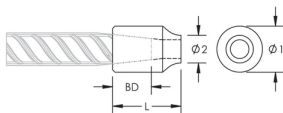

Einführtiefe (BD): 43mm

Stückgewicht: 0.29 kg

Anzahl Verpackungen: 70

ZUSÄTZLICHE PRODUKTDDETAILS

Bar dimensions and weights listed may vary by region. Coupler sizes not shown may be available by special order. Contact your nVent LENTON representative for more information.

The design of the weld, the selection of electrode, and other relevant choices depend on the chemical and physical properties of the structural steel to which the couplers are welded. Engineers who design assemblies should adhere to all appropriate regulations.

Suffix "EE" has been added to some part numbers to clarify design version among regions.

DIAGRAMME

WARNUNG

nVent-Produkte müssen in Übereinstimmung mit den Produktinformationsblättern und dem Schulungsmaterial von nVent installiert und verwendet werden. Informationsblätter sind verfügbar unter www.nVent.com sowie bei Ihrem nVent-Kundendienstvertreter. Unsachgemäße Installation, Missbrauch, Fehlanwendung oder andere Handlungen im Widerspruch zu den Anweisungen und Warnungen von nVent können zu Fehlfunktionen, Anlagenschäden, schwerer Körperverletzung sowie zum Tod führen und/oder haben die Annullierung der Garantie zur Folge.

Nordamerika

+1.800.753.9221

Option 1 – Kundendienst

Option 2 – Technischer

Support

Europa

Niederlande:

+31 800-0200135

Frankreich:

+33 800 901 793

Europa

Deutschland:

800 1890272

Sonstige Länder:

+31 13 5835404