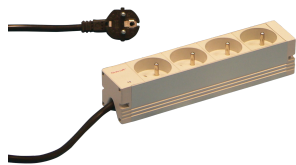

# Socket Strip, UTE

Modular, compact PDU with many function elements. Using a 1 U by 1 U aluminum chassis the PDU can easily be integrated in a rack with UTE outlets.

## FUNKTIONER

230 V, 16 A

In accordance with NFC 61-303

Socket strip with UTE sockets

Mounting height 1 U

Horizontal or vertical mounting

Connecting cable 2 m, with SCHUKO/UTE plug

Socket strips can be rotated through all four directions (in 90° increments) during installation

## SPECIFIKATIONER

**Materiale:** Aluminium; Polyamide

**Farve:** Grey

**Product Type:** Socket Strip

Table 1/2

Katalognummer	Stiktype	Socket Quantity	Switched Outlets	Spænding AC	Function	Pakke mængde
60110-226	UTE	12	Yes	230V		1