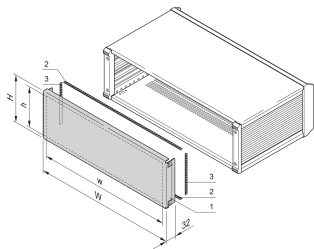

# PropacPRO EMC Rear Panel, Full Width

The EMC rear panel, full width for PropacPRO Case mounts to the frame of the case. It has no perforation. The shielding is done with textile EMC gaskets.

## FUNKTIONER

Alu panel, 1.5 mm, with fastener for Earthing / GND

Mounts on case (left, right)

Without perforation