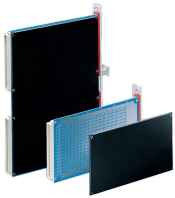

# PCB Solder Side Cover

A solder side cover protects the solder side of a PCB mechanically.

## FUNKTIONER

Mechanical protection of solder side

Suitable for 100 x 160 mm Euroboard

## SPECIFIKATIONER

- Product Type:** Cover
- Works With:** Front Panels
- Materiale:** Polypropylene
- Type:** Solder Side Cover

Table 1/1

Katalognummer	Rack Height	Pakke mængde	Temperature	Flammability Rating
61000-007	3U	1	55°C min	UL@ 94V-0
61000-177	3U	1	85°C min	UL@ 94V-0
61000-012	6U	1	55°C min	UL@ 94V-0