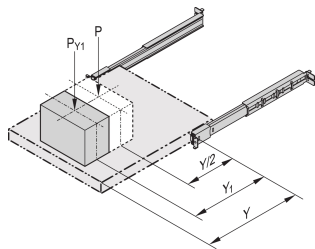

Mounting Kit for Telescopic Slide

Cabinet Mounting Kit for Telescopic Slide for the assembly of 2 Economy 1 U telescopic slides.

CERTIFICERINGER

FUNKTIONER

For the assembly of 2 Economy 1 U telescopic slides

SPECIFIKATIONER

Product Type: Mounting Kit
Materiale: Stål
Finish: Forzinket Stål

Table 1/1

Katalognummer	Type	Pakke mængde	Rack Height
21120-165	Heavy Universal	1	2U
21120-158	Universal	1	2U
21120-159	Universal	1	2U
21120-160	Universal	1	2U
21120-163	Slim Universal	1	2U
21120-164	Heavy Universal	1	2U
21120-162	Slim Universal	1	2U
21120-166	Heavy Universal	1	2U