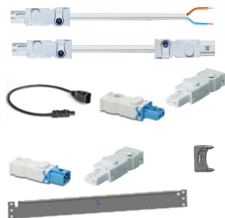

LED Light, 19" Bracket

To adapt the light distribution to the current installation situation.

FUNKTIONER

19" bracket to mount LED light into a cabinet

SPECIFIKATIONER

Works With:	19" Cabinets
Product Type:	Bracket
Materiale:	Stål

Table 1/1

Katalognummer	Rack Height	Pakke mængde	Farve	Farvekode	Finish	Type
20118-896	1U	1	Black	RAL 7021	Struktur Pulvermaling	Mounting Bracket
20118-897	1U	1	Grey	RAL 7035	Struktur Pulvermaling	Mounting Bracket