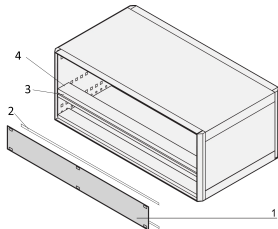

# Front Panel 1 U, Horizontal Rail Mounting

The 1 U front panel enables a user to cover the 1 U section in a 4 U PropacPRO case, RatiopacPRO 5 U (1-3-1) and EuropacPRO 4 U. The panel will be assembled to the threaded inserts of the horizontal rails.