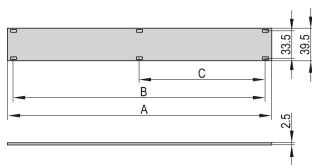

# Front Panel 1 U, Horizontal Rail Mounting

The 1 U front panel enables a user to cover the 1 U section in a 4 U PropacPRO case, RatiopacPRO 5 U (1-3-1) and EuropacPRO 4 U. The panel will be assembled to the threaded inserts of the horizontal rails.