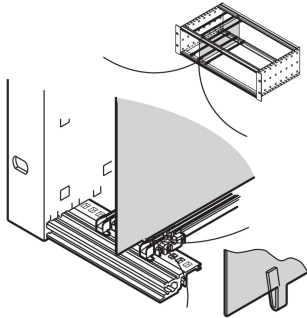

# EuropacPRO Divider Plate

The divider plate enables the user to create a separate area inside a subrack or case. The plate can be clipped into the perforation of the horizontal rails. The subracks or cases have to be disassembled if the plate will be assembled.

## FUNKTIONER

Mounts by clipping into horizontal rails

Space requirement on component side: 2.0 mm

Fitting depends on gasketing method (stainless steel/textile gasket)