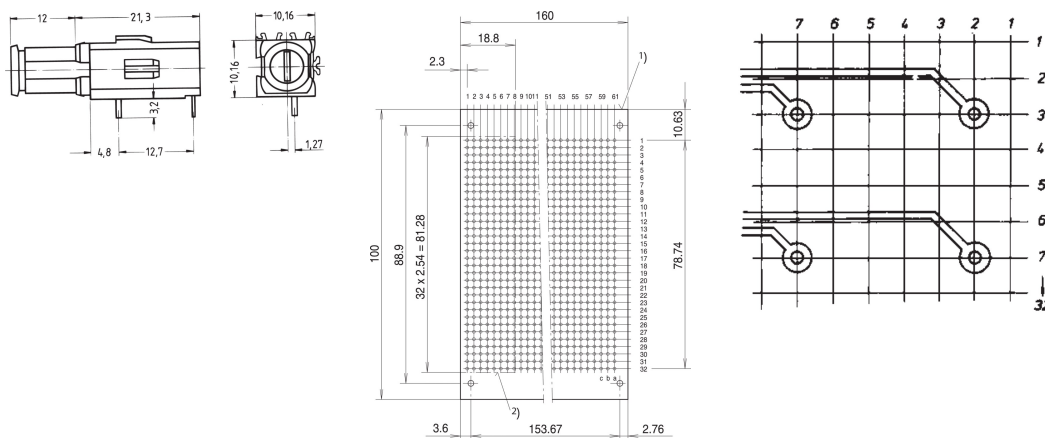

Fuse Holder, Long Type

KATALOGNUMMER

69004-098

For glass fuse inserts 5 x 20 mm to DIN 41 571, 250 VAC, 6.3 A.

CERTIFICERINGER

FUNKTIONER

For glass fuse inserts 5 x 20 mm to DIN 41 571, 250 VAC, 6.3 A

Long type for mounting plane 1

Contacts silver plated

PRODUKTEGENSKABER

Product Type: Fuse Holder

Contact Material: Copper alloy

Materiale: Polybutylene Terephthalate

Pakke mængde: 1

YDERLIGERE PRODUKTOPLYSNINGER

Required front panel drill hole: Ø 9 mm.

Dimensions of connecting pins: 0.7 × 0.6 mm.

Please take into consideration that deliveries may be carried out in the stated SPQs (SPQ, e.g. 5 pieces, 10 pieces, 50 pieces, etc.). Differing order quantities (e.g. 2 pieces) may be changed to the next possible delivery quantity = Standard Pack Quantity