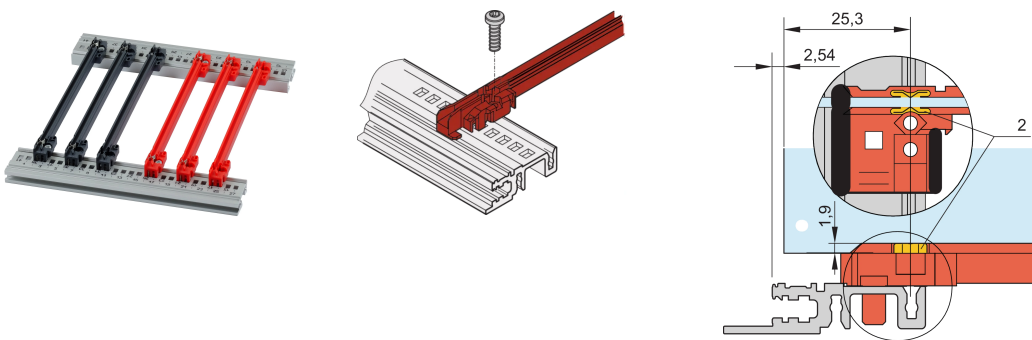

Guide Rail Accessory Type, PC, 220 mm, 2 mm Groove Width, Grey

KATALOGNUMMER

64568-166

New generation of accessory type guide rails for PCBs or plug-in units. Forms a reliable interface between the subrack mechanics and the sub-assemblies.

CERTIFICERINGER

FUNKTIONER

NEW generation accessory type plastic guide rails for reliable retention of PCBs or plug-in units

Significantly increased stability, due to a optimized design and high quality material (PC)

Improved fire safety properties, fulfills EN 45545-2 requirement sets R22, R23 and R24 with HL3

"Halogen-Free", according to IEC 61249-2-21

Can be clipped into horizontal rails (Al extrusion) or into 1.5 mm thick plates

Can be bolted to the horizontal rails Type H and R for higher shock and vibration requirements

Optional ESD clip for an conductive contact between PCB and horizontal rail available

Storage temperature: from -40 °C ... 130 °C