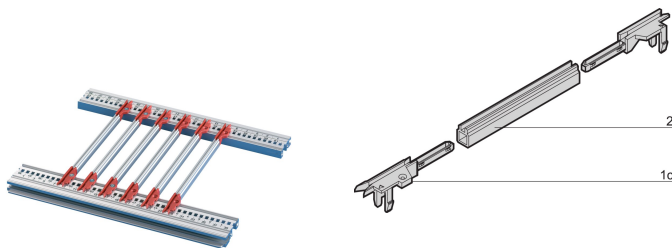

# Guide Rail End Piece, 4.4" PCB Type, Groove Width 2 mm, Red

## KATALOGNUMMER

**64560-057**

Plastic end pieces for individual multi-piece guide rails with plastic or extrusion mid-piece. Available as Standard, Accessory or 4.4" PCB types. End pieces can be optional equipped with a ESD clip, which ensures conductive contact between PCB and horizontal rail. Suitable for RatiopacPRO/-AIR, PropacPRO, CompacPRO and EuropacPRO.

## FUNKTIONER

Guide rail end pieces (PBT) for individual multi-piece guide rails with plastic or aluminum extrusion mid-piece.

Guide rails end piece can be clipped into horizontal rails (Al extrusion) or into 1.5 mm thick plates