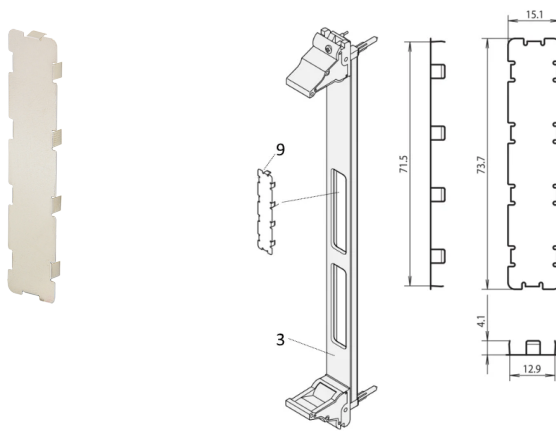

# PMC Mezzanine Front Panel Cutout Cover for EMC Protection, Black

## KATALOGNUMMER

60835-024

The stainless steel EMC cover enable to close unused cut-outs in the PMC mezzanine front panels.

## FUNKTIONER

Material stainless steel, 0.2 mm

EMC cover to close unused cut-outs in the PMC mezzanine front panels