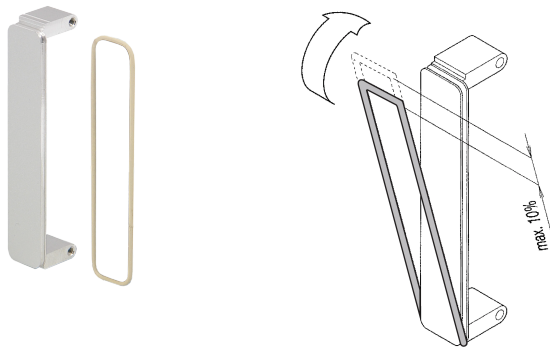

# EMC Gasket for PMC Front Panel

## KATALOGNUMMER

**60835-021**

The O-ring gasket can be used for EMC shielding of PMC or FMC mezzanines. The O-ring will be assembled into the groove of the Mezzanine.

## PRODUKTEGENSKABER

Pakke mængde: 1

Dybde: 1.34mm

Finish: Silver Plated

Højde: 72.28mm

Materiale: EPDM-SBR Rubber

Product Type: O-Ring

Bredde: 13.68mm