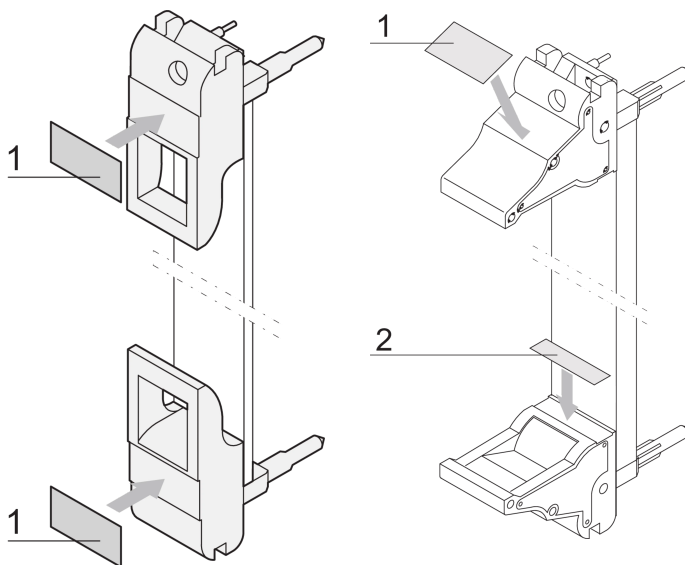

# Plug-In Unit Label Strip for IEL, IET Handle, Sheet With 210 pieces, 19 x 9.5 mm

## KATALOGNUMMER

60817-340

Polyester, self-adhesive, white label for IET or IEL handles.

## FUNKTIONER

Label strips, Polyester, self-adhesive, white

For IE-handles