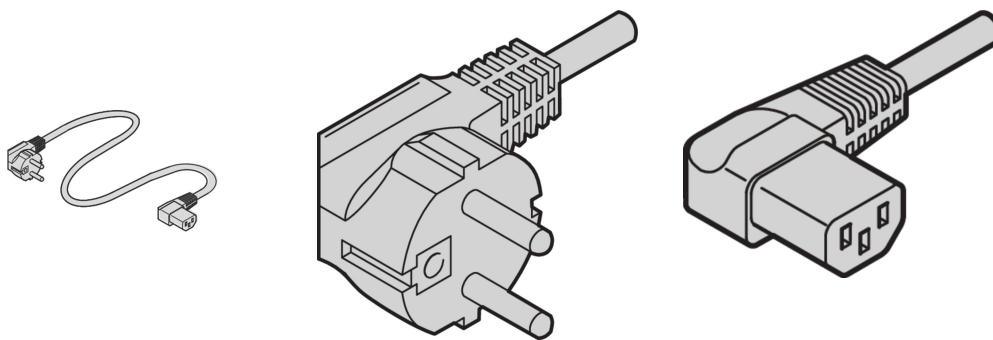

Mains Cable, SCHUKO/UTE to IEC C13-Angled, 2.5 m Grey

KATALOGNUMMER

60704-020

nVent SCHROFF Mains cable provides practical, universal fastening with variable attachment facilities. They are general in nature and fit in to different applications like Fans, cabinet lights, etc., Industrial PC connections, Uninterruptible power supplies, Systems.

CERTIFICERINGER

FUNKTIONER

Applications: Fans, cabinet lights, Industrial PC connections, Uninterruptible power supplies and Systems

PRODUKTEGENSKABER

Input Connector: SCHUKO / UTE

Output Connector: IEC C13

Length: 2500mm

Pakke mængde: 1

Farve: Grey

Connector Type: Angled

Materiale: PVC

Product Type: Cable

Gross Weight: 0.271kg

ADVARSEL