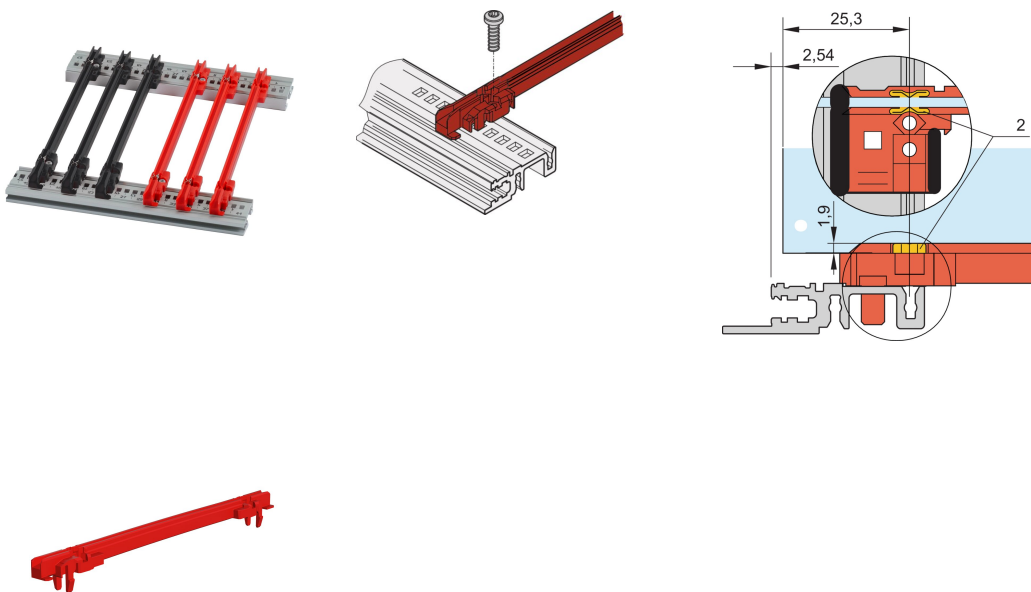

# Guide Rail Standard Type, PC, 70 mm, 2 mm Groove Width, Red

## KATALOGNUMMER

**34568-230**

New generation of accessory type guide rails for PCBs or plug-in units. Forms a reliable interface between the subrack mechanics and the sub-assemblies.

## FUNKTIONER

NEW generation Standard type plastic guide rails for reliable retention of PCBs or plug-in units

Significantly increased stability, due to a optimized design and high quality material (PC)

## PRODUKTEGENSKABER

---

Farve: Red

Pakke mængde: 1

Board Depth: 70mm

Groove Width: 2

Complies With: EN 45545-2

Materiale: Fiber-Reinforced Plastic