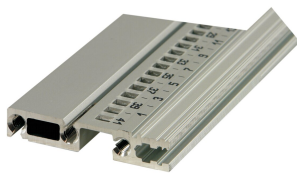

# Horizontal Rail, Rear, Type R-VT, Rugged, 63 HP

**KATALOGNUMMER**

**34566-763**

Combinations of horizontal rails and side panels

„+“ can be combined, „-“ combination not recommended

		Light 1.0	Flexibel 1.0	Heavy 1.0	Rugged 1.0
Horizontal rail	Horizontal rail	+	+	+	+
Horizontal rail	Horizontal rail	+	+	+	+
Horizontal rail	Horizontal rail	+	+	-	-
Horizontal rail	Horizontal rail	+	+	-	-

The horizontal rail, type rugged VT enables the direct assembly of a backplane.

**CERTIFICERINGER**

**FUNKTIONER**

Type R-VT "rugged" horizontal rail with 3-hole fixing for increased robustness

Aluminum extrusion, anodized finish, conductive contact surface

**PRODUKTEGENSKABER**

Rack Width: 63HP

Pakke mængde: 1

Finish: Anodized

Length: 325.12mm

Materiale: Aluminium

Produktfamilie: EuropacPRO

Product Type: Horizontal Rail

Type: Rugged, VT

Works With: Subracks