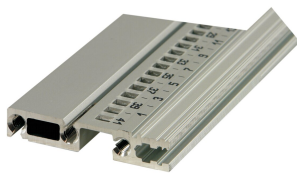

Horizontal Rail, Rear, Type R-VT, Rugged, 42 HP

KATALOGNUMMER

34566-742

Combinations of horizontal rails and side panels

„+“ can be combined, „-“ combination not recommended

	Light 1.1	Flexibel 1.1	Heavy 1.1	Rugged 1.1
Horizontal rail	-	+	+	+
Vertical rail	+	+	+	+
Horizontal rail	+	+	-	-
Vertical rail	+	+	-	-

Light 1.1 Flexibel 1.1 Heavy 1.1 Rugged 1.1

The horizontal rail, type rugged VT enables the direct assembly of a backplane.

CERTIFICERINGER

FUNKTIONER

Type R-VT "rugged" horizontal rail with 3-hole fixing for increased robustness

Aluminum extrusion, anodized finish, conductive contact surface

PRODUKTEGENSKABER

Rack Width: 42HP

Pakke mængde: 1

Finish: Anodized

Length: 218.44mm

Materiale: Aluminium

Produktfamilie: EuropacPRO

Product Type: Horizontal Rail

Type: Rugged, VT

Works With: Subracks

YDERLIGERE PRODUKTOPLYSNINGER

Please take into consideration that deliveries may be carried out in the stated SPQs (SPQ, e.g. 5 pieces, 10 pieces, 50 pieces, etc.). Differing order quantities (e.g. 2 pieces) may be changed to the next possible delivery quantity = Standard Pack Quantity.