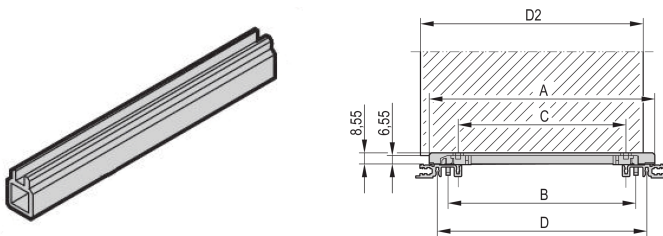

Guide Rail Multi Piece, Mid-Piece, Plastic Extrusion, 220 mm, 2 mm Groove Width, Grey, 10 Pieces

KATALOGNUMMER

34564-892

Guide rail mid-piece for individual multi-piece guide rails out of plastic or Aluminum extrusion. Suitable for Standard, Accessory, 4.4" PCB types and end pieces with coding.

CERTIFICERINGER

FUNKTIONER

Middle profile for mounting guide rails for 2 mm groove width

2 plastic end pieces are required; these are pushed on to both ends of the middle profile

Guide rails can be clipped into horizontal rails (Al extrusion) or into 1.5 mm thick plates

Storage temperature: from -40 °C ... 130 °C

PRODUKTEGENSKABER

Materiale: PVC

Farve: Grey

Pakke mængde: 1

Board Depth: 220mm

Groove Width: 2

Farvekode: RAL 7035

Delivery may be in Standard Pack Quantity (SPQ). Pricing is per individual item.

One guide rail consists of 1 pair of head pieces and 1 profile piece.

Please take into consideration that deliveries may be carried out in the stated SPQs (SPQ, e.g. 5 pieces, 10 pieces, 50 pieces, etc.). Differing order quantities (e.g. 2 pieces) may be changed to the next possible delivery quantity = Standard Pack Quantity.