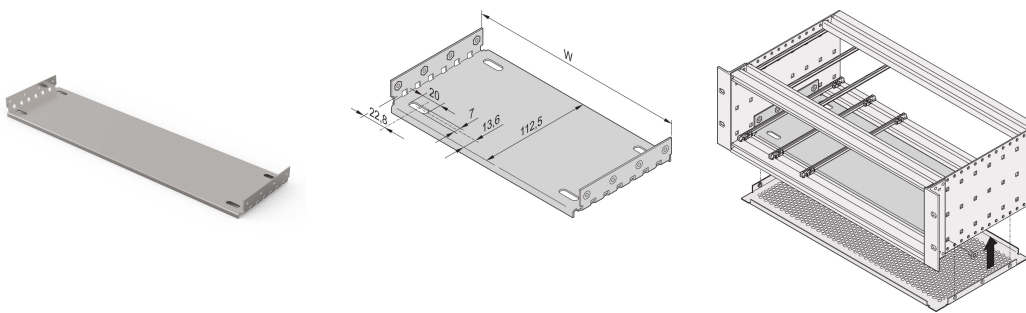

EuropacPRO Mounting Plate for Use With Cover Plate, 28 HP, 160 mm Board Length

KATALOGNUMMER

34563-001

Material	HP	W	D
34563001	28	146,87	112,50
34563009	28	146,87	172,50
34563002	42	217,99	112,50
34563014	42	217,99	172,50
34563003	63	324,67	112,50
34563019	63	324,67	172,50
34563004	84	431,35	112,50
34563024	84	431,35	172,50
34563026	84	431,35	232,50
34563028	84	431,35	292,50
34563042	84	431,35	352,50
34563044	84	431,35	412,50

Mounting plate for use with cover plates for installation and fixing of heavy components. Full width mounting plates (as wide as the subrack or the system case) are fixed to the side panels. The partial width mounting plates are fixed to the side panel and horizontal rail by means of an assembly strip.

Guide rails Type 4,4" and type strengthened cannot be used in combination with a mounting plate. Top / bottom cover which will be inserted into the groove of the light (type L) horizontal rails cannot be used in combination with a mounting plate.

CERTIFICERINGER

FUNKTIONER

For installation and fixing of heavy components

Mounting plate, full width: The mounting plate is as wide as the subrack/system case and is fixed to the side panels

A guide rail can be fitted in first and last slot position