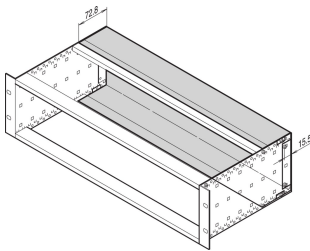

EuropacPRO Rear Hood for Stainless Steel EMC Gasket, 6 U, 63 HP

KATALOGNUMMER

34561-763

The rear hood is used as a shielded rear boundary and requires 60 mm space. Therefore if the rear hood is used, the side panel depth must be 60 mm greater than the board depth. Contact between the rear hood and the horizontal rails is established by the stainless steel contact strip for the cover plate. Thus no additional EMC sealing is necessary. Rear hood cannot be used simultaneously with rear corner profile.

CERTIFICERINGER

FUNKTIONER

The rear hood is used as a shielded rear boundary. The rear hood requires 60 mm space. Therefore if the rear hood is used, the side panel depth must be 60 mm greater than the board depth. Example: For a board depth of 160 mm a side panel (with rear hood) of 235 mm (175 mm + 60 mm) is used

Contact between the rear hood and the horizontal rails is established by the stainless steel contact strip for the cover plate. Thus no additional EMC sealing is necessary

Rear hood cannot be used simultaneously with rear corner profile

For EMC-shielding please order EMC gasket for horizontal rail separately.

PRODUKTEGENSKABER

Rack Height: 6U

Rack Width: 63HP

Pakke mængde: 1

Finish: Passivated

Materiale: Aluminium

Produktfamilie: EuropacPRO