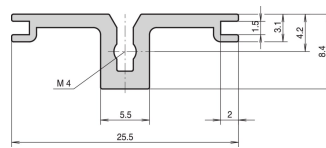

Horizontal Rail Rear, Type AB for Rear I/O Board Guides, 42 HP

KATALOGNUMMER

34561-542

Aluminum extrusion horizontal rail of the type AB (AB = support), for rear I/O card guides, with an anodized surface and conductive contact surface. Suitable for RatiopacPRO/-AIR and EuropacPRO/-rugged).