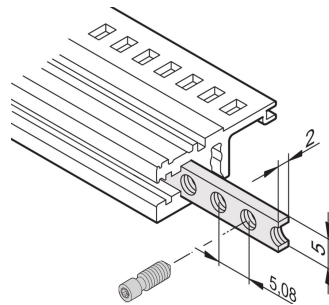

Horizontal Rails Threaded Insert, M3

KATALOGNUMMER

34561-484

The threaded insert is a metal strip with thread M3 and allows the fixing of front panels.

CERTIFICERINGER

FUNKTIONER

The collar screws used for fixing partial-width front panels must be 12.3 mm long

Usable for all horizontal rails

PRODUKTEGENSKABER

Product Type: Threaded Insert

Produktfamilie: EuropacPRO; RatiopacPRO; RatiopacPRO AIR; CompacPRO; PropacPRO; Inpac

Works With: Subracks; Cases

Rack Width: 84HP

Materiale: Stål

Pakke mængde: 1

Length: 431.3mm

Finish: Forzinket Stål

Net Weight: 0.02kg

YDERLIGERE PRODUKTOPLYSNINGER

Please take into consideration that deliveries may be carried out in the stated SPQs (SPQ, e.g. 5 pieces, 10 pieces, 50 pieces, etc.). Differing order quantities (e.g. 2 pieces) may be changed to the next possible delivery quantity = Standard Pack Quantity.