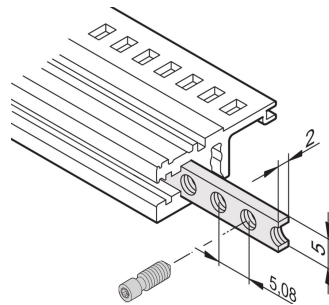

## KATALOGNUMMER

**34561-384**

The threaded insert is a metal strip with thread M2.5 and allows the fixing of front panels.

## FUNKTIONER

The collar screws used for fixing partial-width front panels must be 12.3 mm long

Usable for all horizontal rails

## PRODUKTEGENSKABER

Rack Width: 84HP

Pakke mængde: 1

Finish: Forzinket Stål

Length: 431.3mm

Materiale: Stål

Produktfamilie: EuropacPRO; RatiopacPRO; RatiopacPRO AIR; CompacPRO; PropacPRO; Inpac

Product Type: Threaded Insert