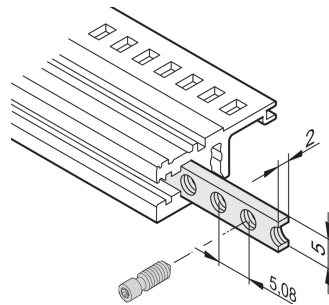

Horizontal Rails Threaded Insert, M2.5, 40 HP

KATALOGNUMMER

34561-340

The threaded insert is a metal strip with thread M2.5 and allows the fixing of front panels.

CERTIFICERINGER

FUNKTIONER

The collar screws used for fixing partial-width front panels must be 12.3 mm long

Usable for all horizontal rails

PRODUKTEGENSKABER

Rack Width: 40HP

Pakke mængde: 1

Finish: Forzinket Stål

Length: 207.78mm

Materiale: Stål

Produktfamilie: EuropacPRO; RatiopacPRO; RatiopacPRO AIR; CompacPRO; PropacPRO; Inpac

Product Type: Threaded Insert

Works With: Subracks; Cases

YDERLIGERE PRODUKTOPLYSNINGER

Please take into consideration that deliveries may be carried out in the stated SPQs (SPQ, e.g. 5 pieces, 10 pieces, 50 pieces, etc.). Differing order quantities (e.g. 2 pieces) may be changed to the next possible delivery quantity = Standard Pack Quantity.