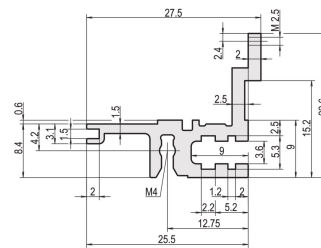

Horizontal Rail, Rear, Type L-MZ, Light, With Z-Rail, 1000 mm

KATALOGNUMMER

34560-801

Combinations of horizontal rails and side panels

* = can be combined, - = combination not recommended

Aluminum	-	+	+	+
Aluminum	+	+	+	+
Aluminum	+	+	-	-
Horizontal rail	+	+	-	-
Side panel	Light 1	Medium 2	Heavy 3 H	Flagged 4 B

Light 1, Medium 2, Heavy 3 H, Flagged 4 B

The horizontal rail, type light with MZ enables the use of DIN connectors. The connectors are in accordance with EN 60603-2.

CERTIFICERINGER

FUNKTIONER

For directly mounting connectors complying with EN 60603 (DIN 41612)

With Z-rail for low mechanical load (L-MZ)

Aluminum extrusion, anodized finish, conductive contact surface

PRODUKTEGENSKABER

Rack Width: 195HP

Pakke mængde: 1

Finish: Anodized

Length: 1000mm

Materiale: Aluminium