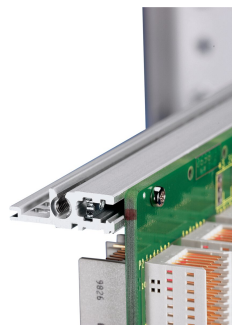

Horizontal Rail, Rear, Type H-VT, Heavy, 42 HP

KATALOGNUMMER

34560-742

Combinations of horizontal rails and side panels

		+ = can be combined, - = combination not recommended			
Horizontal rail		-	+	+	subcase kit required
Horizontal rail		+	subcase kit required for connection (H-VT)	subcase kit required with subcase kit for external connection	+
Horizontal rail		+	+	-	-
Horizontal rail					
Side panel		Light 1-F	Fluorescent F	Heavy 2-H	Rugged 1-R

The horizontal rail, type VT enables the direct assembly of a backplane.

CERTIFICERINGER

FUNKTIONER

For direct backplane mounting

Mounting top and bottom

Recessed installation for high mechanical demands (H-VT)

Aluminum extrusion, anodized finish, conductive contact surface

PRODUKTEGENSKABER

Rack Width: 42HP

Pakke mængde: 1

Finish: Anodized

Length: 218.44mm

Materiale: Aluminium

Produktfamilie: EuropacPRO; RatiopacPRO; RatiopacPRO AIR; CompacPRO; PropacPRO