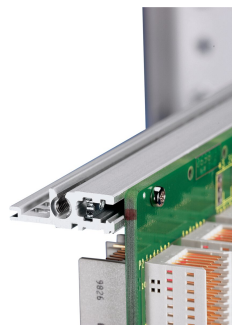

Horizontal Rail, Rear, Type H-VT, Heavy, 20 HP

KATALOGNUMMER

34560-720

Combinations of horizontal rails and side panels

		"H" can be combined		"V" combination not recommended	
Horizontal rail	Light 1-F	-	+	+	substit. kit required
Horizontal rail	Fluxion 1-F	+	substit. kit required for Connector (PC)	substit. kit required with subsockets for external monitoring	+
Horizontal rail	Fluxion 2-F	+	+	-	-
Horizontal rail	Fluxion 3-F	+	+	-	-
Side panel	Light 1-F				
	Fluxion 1-F				
	Fluxion 2-F				
	Fluxion 3-F				

The horizontal rail, type VT enables the direct assembly of a backplane.

CERTIFICERINGER

FUNKTIONER

For direct backplane mounting

Mounting top and bottom

Recessed installation for high mechanical demands (H-VT)

Aluminum extrusion, anodized finish, conductive contact surface

PRODUKTEGENSKABER

Rack Width: 20HP

Pakke mængde: 1

Finish: Anodized

Length: 106.68mm

Materiale: Aluminium

Produktfamilie: EuropacPRO; RatiopacPRO; RatiopacPRO AIR; CompacPRO; PropacPRO