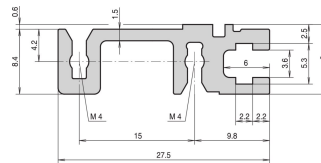

Horizontal Rail, Rear, Type H-ST, Heavy, Standard, 42 HP

KATALOGNUMMER

34560-542

Combinations of horizontal rails and side panels

| | „H“ - can be combined | „ST“ - combination not recommended | „ST“ - combination not recommended | „ST“ - combination not recommended |
|-----------------|-----------------------|------------------------------------|------------------------------------|------------------------------------|
| Horizontal rail | - | + | + | + |
| Horizontal rail | + | + | + | + |
| Horizontal rail | + | + | - | - |
| Side panel | Light v.1 | Panel 2 | Panel 3 H | Support 1 H |

The horizontal rail, type ST enables the isolated assembly of a backplane. The isolation is done by an insulation strip.

CERTIFICERINGER

FUNKTIONER

For indirect backplane mounting with insulation strip

Standard where mechanical demands are high (H-ST)

Mounting top and bottom

< 28 HP not printed

Aluminum extrusion, anodized finish, conductive contact surface, with HP markings

PRODUKTEGENSKABER

Rack Width: 42HP

Pakke mængde: 1

Finish: Anodized

Length: 218.44mm