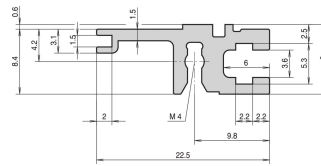

Horizontal Rail, Rear, Type L-ST, Light, Standard, 1000 mm

KATALOGNUMMER

34560-401

Combinations of horizontal rails and side panels

	ST	ST	ST	ST
ST	-	+	+	+
ST	+	+	+	+
ST	+	+	-	-
Horizontal rail	Light	Medium	Heavy	Super

Length: 1000mm

Materiale: Aluminium

Produktfamilie: EuropacPRO; RatiopacPRO; RatiopacPRO AIR; CompacPRO; PropacPRO

Product Type: Horizontal Rail

Type: Light, ST

Works With: Subracks; Cases

Net Weight: 0.224kg