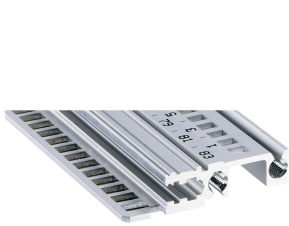

Horizontal Rail, Front, Type H-LD, Heavy, Long Lip, for IEEE Application, 63 HP

KATALOGNUMMER

34560-363

Combinations of horizontal rails and side panels

	Side panel 1	Side panel 2	Side panel 3	Side panel 4
Horizontal rail 1	-	+	+	+
Horizontal rail 2	+	+	+	+
Horizontal rail 3	+	+	-	-
Horizontal rail 4	Light 1	Dark 2	Heavy 3	Edge 4

Legend: + can be combined, - combination not recommended, * not recommended

The horizontal rail with a long lip enables the use of IEEE insertion / extraction handles.

CERTIFICERINGER

FUNKTIONER

For plug-in units with IEEE handle

Long lip (H-LD)

Installation at top and bottom

For CPCI and VME64x systems

Aluminum extrusion, anodized finish, conductive contact surface

PRODUKTEGENSKABER

Rack Width: 63HP

Pakke mængde: 1

Finish: Anodized

Length: 325.12mm

Materiale: Aluminium

Produktfamilie: EuropacPRO; RatiopacPRO; RatiopacPRO AIR; CompacPRO; PropacPRO

Product Type: Horizontal Rail

Type: Heavy, LD

Works With: Subracks; Cases

Gross Weight: 0.128kg