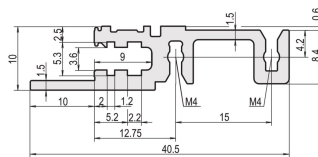

Horizontal Rail, Front, Type H-LD, Heavy, Long Lip, for IEEE Application, 63 HP

KATALOGNUMMER

34560-363

Combinations of horizontal rails and side panels

	Side panel 1	Side panel 2	Side panel 3	Side panel 4
Horizontal rail 1	-	+	+	+
Horizontal rail 2	+	+	+	+
Horizontal rail 3	+	+	-	-
Horizontal rail 4	Light 1	Dark 2	Heavy 3	Edge 4

Legend: + can be combined, - combination not recommended, * not recommended

The horizontal rail with a long lip enables the use of IEEE insertion / extraction handles.

CERTIFICERINGER

FUNKTIONER

For plug-in units with IEEE handle

Long lip (H-LD)

Installation at top and bottom

For CPCI and VME64x systems

Aluminum extrusion, anodized finish, conductive contact surface

PRODUKTEGENSKABER

Rack Width: 63HP

Pakke mængde: 1

Finish: Anodized

Length: 325.12mm

Materiale: Aluminium

Produktfamilie: EuropacPRO; RatiopacPRO; RatiopacPRO AIR; CompacPRO; PropacPRO

Product Type: Horizontal Rail

Type: Heavy, LD

Works With: Subracks; Cases

Gross Weight: 0.128kg