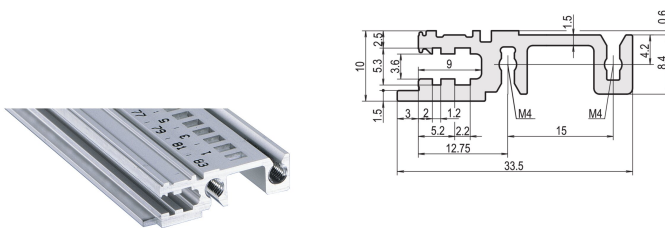

Horizontal Rail Front, Type H-KD, Heavy, Short Lip, 42 HP

KATALOGNUMMER

34560-242

Combinations of horizontal rails and side panels

| | Light 1 | Flexion 2 | Heavy 3 HP | Rugged 4 HP |
|-----------------|------------|--------------|------------|-------------|
| Heavy 3 HP | - | + | + | + |
| Medium 2 HP | + | + | + | + |
| Light 1 HP | + | + | - | - |
| Horizontal rail | Light 1 HP | Flexion 2 HP | Heavy 3 HP | Rugged 4 HP |

Legend: + can be combined, - combination not recommended

Aluminum extrusion horizontal rail of the type H-KD (H-KD = Heavy, Short Lip) with a anodized surface and conductive contact surface. Printed HP markings for a quick optical positioning of the guide rails. Suitable for RatiopacPRO/-AIR and EuropacPRO/-rugged).

CERTIFICERINGER

FUNKTIONER

Installation at top and bottom

Short lip (H-KD)

Aluminum extrusion, anodized finish, conductive contact surface

PRODUKTEGENSKABER

Rack Width: 42HP

Pakke mængde: 1

Finish: Anodized

Length: 218.44mm

Materiale: Aluminium

Produktfamilie: EuropacPRO; RatiopacPRO; RatiopacPRO AIR; CompacPRO; PropacPRO

Product Type: Horizontal Rail

Type: Heavy, KD

Works With: Subracks; Cases