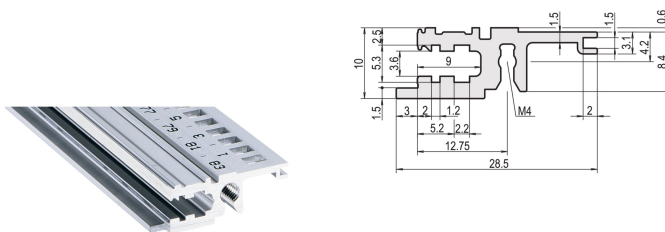

# Horizontal Rail, Front, Type L-KD, Light, Short Lip, 20 HP

## KATALOGNUMMER

**34560-120**

Combinations of horizontal rails and side panels

	Standard rail	Standard rail with short lip	Standard rail with short lip and chamfered edge	Standard rail with chamfered edge
Standard rail	-	+	+	+
Standard rail with short lip	+	+	+	+
Standard rail with short lip and chamfered edge	+	+	-	-
Standard rail with chamfered edge	+	+	-	-

Legend: + can be combined, - combination not recommended

The horizontal rail with a short lip makes a clean design to the assembled front panel.