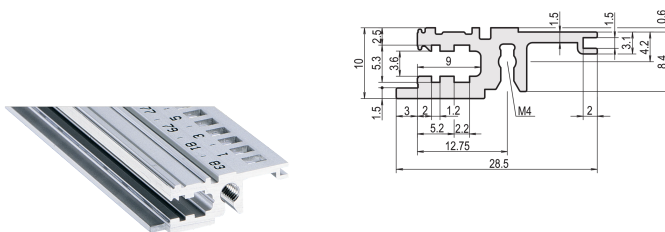

Horizontal Rail, Front, Type L-KD, Light, Short Lip, 1000 mm

KATALOGNUMMER

34560-101

Combinations of horizontal rails and side panels

“-” can be combined, “+” combination not recommended

	Standard rail	Standard rail with short lip	Standard rail with short lip and rounded edge	Standard rail with rounded edge
Standard rail	-	+	+	+
Standard rail with short lip	+	+	+	+
Standard rail with short lip and rounded edge	+	+	-	-
Standard rail with rounded edge	+	+	-	-
	Light L	Flashed F	Heavy H	Edged E

Light L is highlighted in green.

The horizontal rail with a short lip makes a clean design to the assembled front panel.

CERTIFICERINGER

FUNKTIONER

Standard rail at the front

Installation at top and bottom

Short lip (L-KD)

< 28 HP not to print

Aluminum extrusion, anodized finish, conductive contact surface

PRODUKTEGENSKABER

Rack Width: 195HP

Pakke mængde: 1

Finish: Anodized

Length: 1000mm

Materiale: Aluminium

Produktfamilie: EuropacPRO; RatiopacPRO; RatiopacPRO AIR; CompacPRO; PropacPRO

Product Type: Horizontal Rail

Type: Light, KD

Works With: Subracks; Cases

Net Weight: 0.287kg

YDERLIGERE PRODUKTOPLYSNINGER