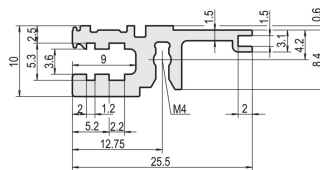

Horizontal Rail, Front, Type L-OD, Light, Without Lip, 1000 mm

KATALOGNUMMER

34560-001

Combinations of horizontal rails and side panels

	Subrack L1	Subrack L2	Subrack L3	Subrack L4
Subrack L1	-	+	+	+
Subrack L2	+	+	+	+
Subrack L3	+	+	-	-
Subrack L4	+	+	-	-

Legend: + can be combined, - combination not recommended

The horizontal rail without a lip enable the use of a setups such as a 6 U front panel for a subrack which is split into 2 x 3 U.

CERTIFICERINGER

FUNKTIONER

For installation behind full-width front panel

< 28 HP not to print

Without lip (L-OD)

Aluminum extrusion, anodized finish, conductive contact surface

PRODUKTEGENSKABER

Rack Width: 195HP

Pakke mængde: 1