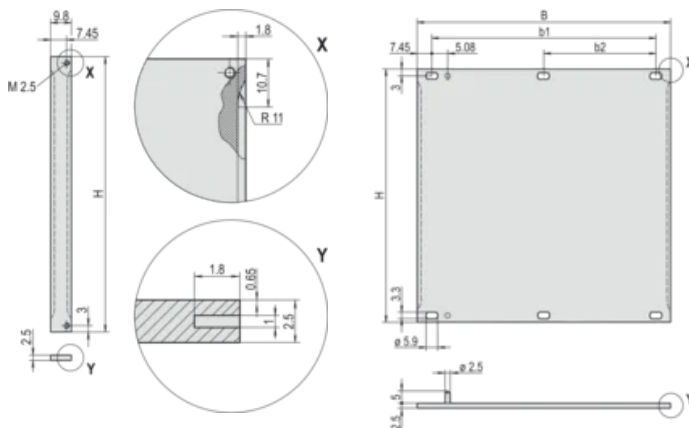

Product Type: Front Panel

Type: Front Panel without Handle

Bredde (W): 9.8mm

Gross Weight: 0.015kg

## DIAGRAMS