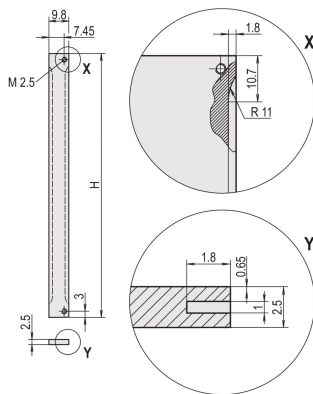

Front Panel, Refrofit Shielding, 6 U, 2 HP, 2.5 mm, Al, Anodized, Untreated Edges

KATALOGNUMMER

30846-865

Flat front panel. Shieldable with stainless steel EMC gasket.

CERTIFICERINGER

FUNKTIONER

For stainless steel EMC gasket

Al, 2.5 mm, front anodized, conductive

PRODUKTEGENSKABER

Rack Height: 6U

Rack Width: 2HP

Pakke mængde: 1

Accessory Type: Front panel

Mounting: Screw-on Front

Gasket Type: Stainless Steel EMC

Front Finish: Anodized