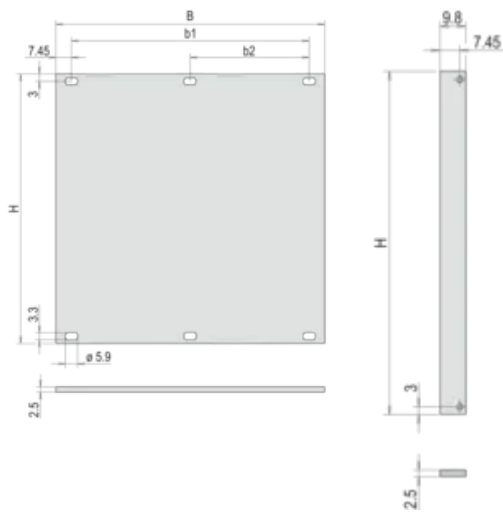

Rear Finish: Conductive

Treated Edges: No

Complies With: IEC 60297-3-101; IEEE 1101.1/10

Dybde (D): 2.5mm

EMC Shielding: No

Finish: Anodized; Passivated

Højde (H): 128.4mm

Materiale: Aluminium

Product Type: Front Panel

Type: Front Panel without Handle

Bredde (W): 426.4mm

Net Weight: 0.07kg

YDERLIGERE PRODUKTOPLYSNINGER

Please order fixing material (sleeves, collar screws) separately.

DIAGRAMS

ADVARSEL

nVent-produkter skal kun installeres og anvendes som angivet i nVents produktvejledninger og træningsmaterialer. Vejledninger er tilgængelige på www.nvent.com og hos din nVent kundeservicerepræsentant. Forkert installation, misbrug, fejlanvendelse eller anden unladelse af fuldt ud at følge nVents instruktioner og advarsler kan medføre funktionsfejl, materielle skader, alvorlige personskader eller død og/eller ugyldiggøre din garanti.