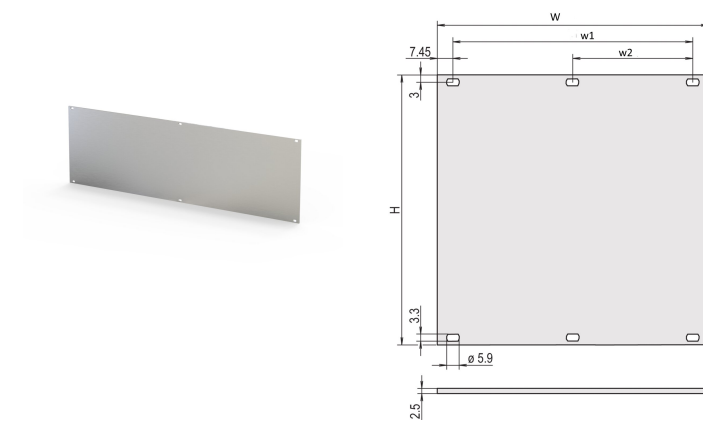

Front Panel, Unshielded, 3 U, 84 HP, 2.5 mm, Al, Front Anodized, Rear Conductive

KATALOGNUMMER

30838-123

Front panel, unshielded, front anodized and rear conductive.

CERTIFICERINGER

FUNKTIONER

Partial width front panel, Al, 2.5 mm

Al, front anodized, conductive

PRODUKTEGENSKABER

Rack Height: 3U

Pakke mængde: 1

Accessory Type: Front panel

Mounting: Screw-on Front

Front Finish: Anodized