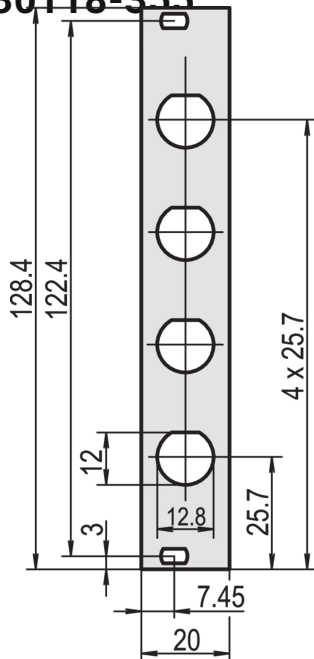

# Front Panel, Unshielded, Cutout for Coax Connectors, 2.5 mm, Al, Front Anodized, Rear Conductive

## KATALOGNUMMER

30118-355

Aluminum, 2.5 mm, front anodized, conductive, unshielded version.