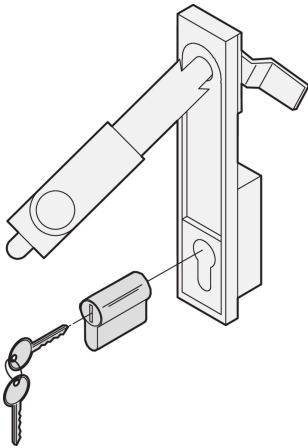

# DIN Cylinder Kit, Semi-Profile Cylinder Different Locking

## KATALOGNUMMER

**25127-996**

Profile cylinder is the most common form of the security door locks used today and a form of the locking cylinder. Semi-profile cylinders are generally flush with respect to the door and are easy to integrate into locking systems.

## FUNKTIONER

Locking insert for lever handle