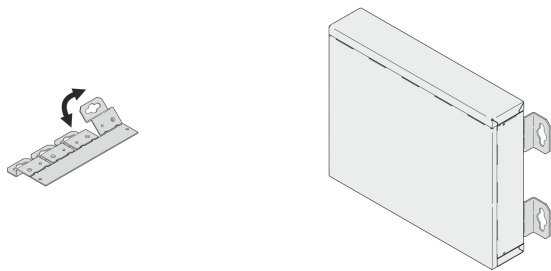

# Mounting Bracket for Wall- or Desktop

## KATALOGNUMMER

24820-005

The bracket enables mounting an Interscale case to a wall or allows a distance between the mounting surface and the rear wall.

## FUNKTIONER

Able to assemble / disassemble case while mounted

Provides 14 mm clearance from mounting surface for cable management

Bracket for wall or recessed mounting