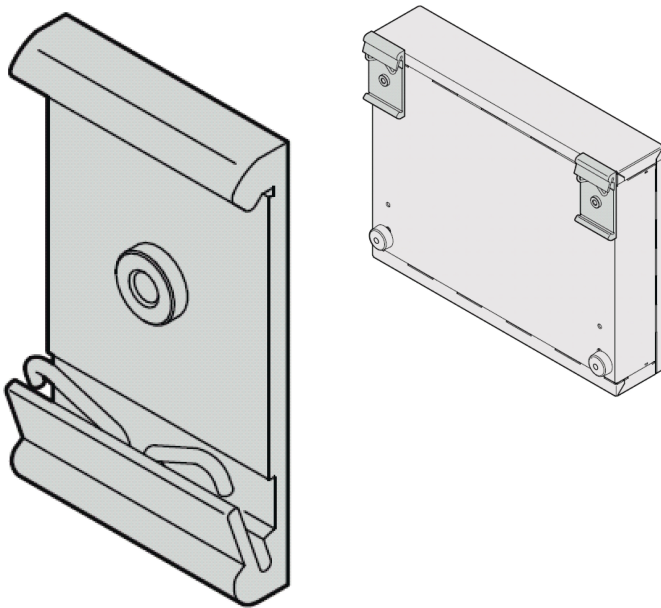

Interscale DIN Rail Adapter, Short Version

KATALOGNUMMER

24820-002

The adapter enable the user to clip a small case or Power Supply onto a DIN support rail.

CERTIFICERINGER

FUNKTIONER

Adaptor enables a small product to be clipped onto a DIN rail

PRODUKTEGENSKABER

Product Type: Clip

Type: Clip

Works With: Front Panels

Materiale: Aluminium

Pakke mængde: 1

Gross Weight: 0.048kg

ADVARSEL