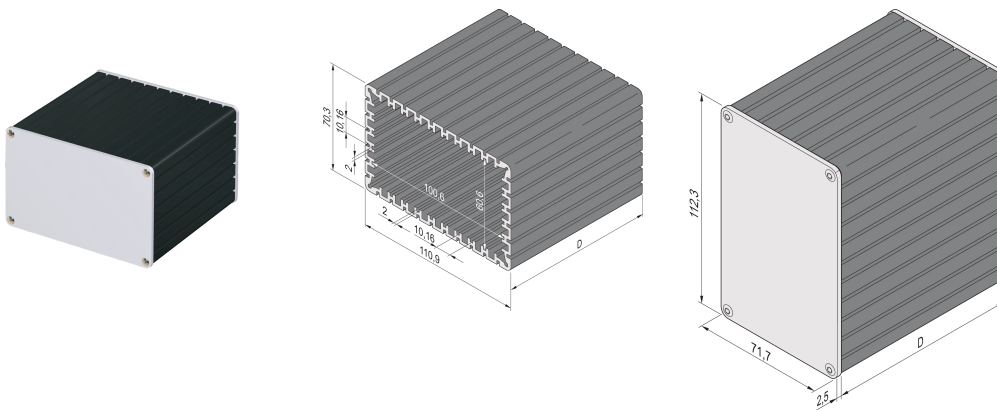

# Minipac Rectangular Shape Case, Desktop

## KATALOGNUMMER

24814-024

The rectangular Alu-profile case enables a user to insert 4 standard PCBs (height 100 mm x depth 160 mm). The PCBs will be inserted in grooves in the Alu-profile tube. Both sides are covered with 2.5 mm thick front panels.

## FUNKTIONER

Accommodates 4 standardized PCBs (height 100 mm, depth 160 mm) or rotated by 90° to accommodate 8 non-standardized PCBs (height 60 mm, depth 160 mm)

PCB thickness 1.6 mm, spacing 10.16 mm (2 HP)

Length D = 160 mm, long side 110.9 mm, short side 70.3 mm

Desktop version