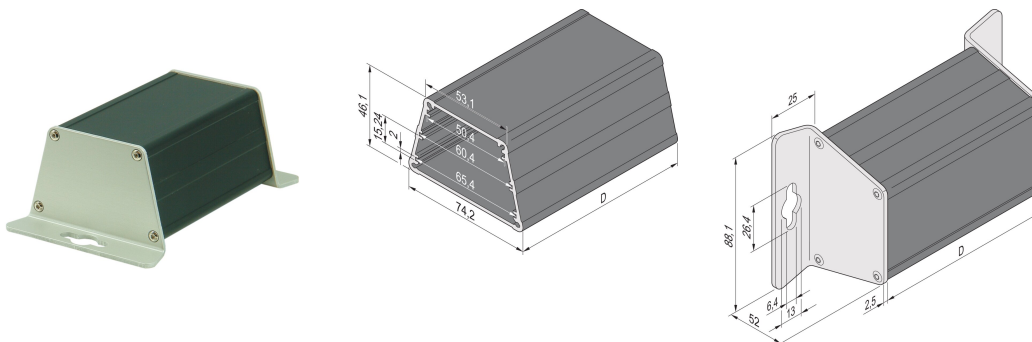

Minipac Trapezoid Shape Case, Wall Mount

KATALOGNUMMER

24814-010

The Trapezoid Alu-profile case enables a user to insert 3 non standard PCBs. The PCBs will be inserted in grooves in the Alu-profile tube. Both sides are covered with 2.5 mm thick L-shaped front panels for wall mounting.

CERTIFICERINGER

FUNKTIONER

Wall mounting

PCB thickness 1.6 mm, spacing 15.24 mm (3 HP)

Length D = 100 mm, width of long side 74.2 mm, width of short side 54.5 mm, height 46.1 mm

Accommodates 3 non-standardized PCBs (height 50, 60 and 65 mm, depth 100 mm)

PRODUKTEGENSKABER

Product Type: Small Form Factor Case

Produktfamilie: Minipac

Type: Wall Mount

Højde: 88.1mm

Bredde: 52mm

Dybde: 100.5mm

Materiale: Aluminium

Farve: Black

Finish: Anodized

Beskyttelsesgrad: IP40

Cooling: Non-Perforated

Shape: Trapezium

Pakke mængde: 1

Length: 100.5mm

Net Weight: 0.27kg