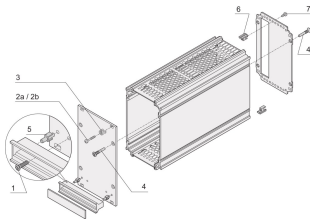

Assembly Kit for 5 Frame Type Plug-In Units

KATALOGNUMMER

24812-100

Mounting kit to build up 5 front type plug in units together consist out of front panel, rear panel, side panel, cover plate and handle

FUNKTIONER

Mounting kit to build up 5 front type plug in units together consist out of front panel, rear panel, side panel, cover plate and handle

The assembly set consists of the picture position numbers 1, 2b, 3, 4 and 5