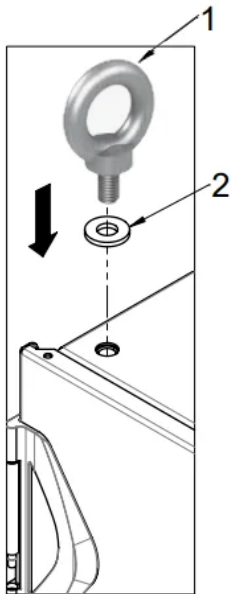

Varistar CP Lifting Eye Kit for Flush Top Cover

KATALOGNUMMER

24630-030

Bolt on lifting eyes to lift and place cabinet without cabinet damage.

FUNKTIONER

Thread M12

Application and static load-carrying capacity in accordance with DIN 582

PRODUKTEGENSKABER

Pakke mængde: 4

Produktfamilie: Varistar CP

Product Type: Eye Bolt

Works With: Cabinet; Varistar CP

Net Weight: 0.708kg

YDERLIGERE PRODUKTOPLYSNINGER

Only usable with raised top coverApplication and loading as per DIN 582.