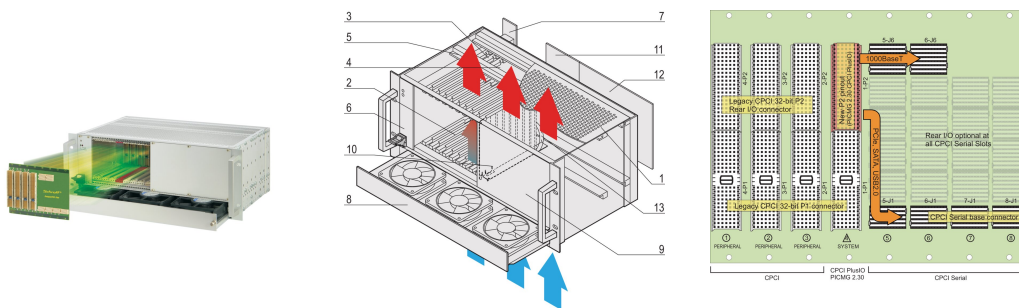

## KATALOGNUMMER

24579-400

4 U CompactPCI PlusIO System with vertical Card Cage for one CPCI PlusIO System Controller, 4 CompactPCI and 3 CompactPCI Serial Peripheral Boards and one CompactPCI 3 U Pluggable Power Supply.

## FUNKTIONER

In accordance with IEC 60297-3-101, -102, -103; IEEE 1101.1, 1101.10/11; backplane in accordance with PICMG 2.0 rev. 3.0 and PICMG 2.30 rev. 1.0

System with vertical card cage. Board format Front: 3 U, 160 mm deep, 8 slot; Rear I/O: 3 U, 80 mm deep, 3 slot

## PRODUKTEGENSKABER

---

Product Type: System

Number of Slots: 8

Type: 19" Rack Mount

Backplane Type: 3 U, 4 Slot CompactPCI and 4 Slot CompactPCI Serial

Data Transfer: 32-bit PCI Bus; PCIe Gen2

Power per Slot: 40W

Indgangsspænding AC: 100 – 240V

Airflow Direction: Bottom to Top

Rack Height: 4U

Power Supply Type: (1) Pluggable PSU

Power Supply Included: Yes

Rear I/O: Yes

Complies With: PICMG 2.30 R1.0

Dybde: 275mm