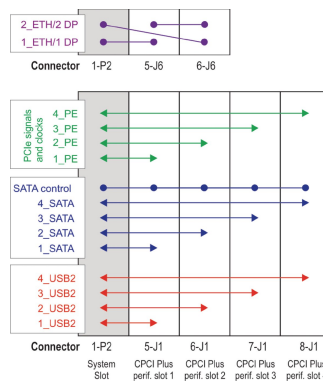

## KATALOGNUMMER

24579-400

4 U CompactPCI PlusIO System with vertical Card Cage for one CPCI PlusIO System Controller, 4 CompactPCI and 3 CompactPCI Serial Peripheral Boards and one CompactPCI 3 U Pluggable Power Supply.