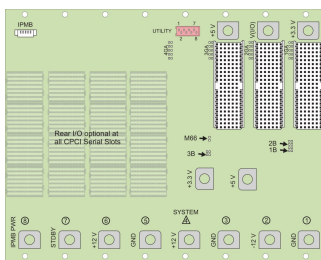

## KATALOGNUMMER

24579-400

4 U CompactPCI PlusIO System with vertical Card Cage for one CPCI PlusIO System Controller, 4 CompactPCI and 3 CompactPCI Serial Peripheral Boards and one CompactPCI 3 U Pluggable Power Supply.

## FUNKTIONER

In accordance with IEC 60297-3-101, -102, -103; IEEE 1101.1, 1101.10/11; backplane in accordance with PICMG 2.0 rev. 3.0 and PICMG 2.30 rev. 1.0

System with vertical card cage. Board format Front: 3 U, 160 mm deep, 8 slot; Rear I/O: 3 U, 80 mm deep, 3 slot