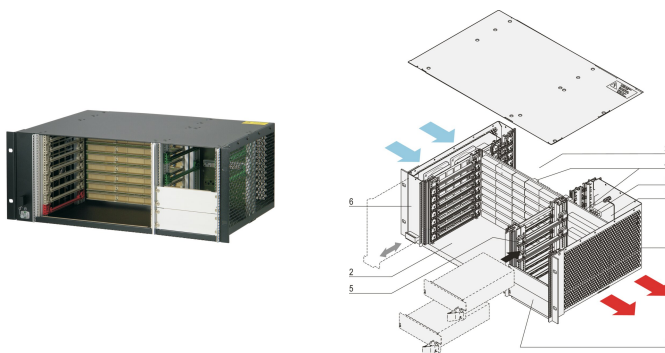

## KATALOGNUMMER

24579-106

4 U CompactPCI System with horizontal Card Cage for eight 6 U Boards, eighth RTM Boards and two CompactPCI 3 U Pluggable Power Supplies. Option to assemble up to four pluggable Power Supplies.

Backplane (signal and power backplane in one unit) 8 slot, 6 U, 64 bit, System slot left, Power connector (2 x P 47)

Heat dissipation by hot-swap fan unit (airflow left to right)

Prepared for the assembly of a 19" CompactPCI power supply (3 U, 8 HP)