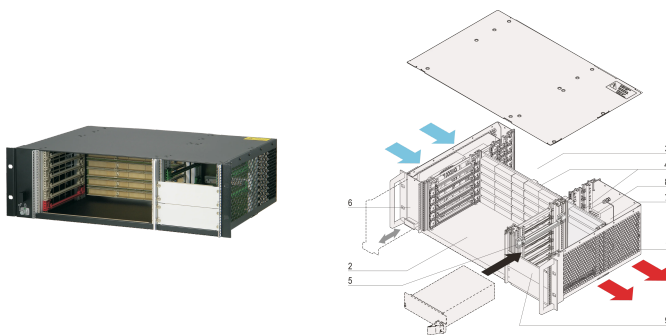

CPCI System for Pluggable PSU, Horizontal, 3 U, 6 Slot

KATALOGNUMMER

24579-080

3 U CompactPCI System with horizontal Card Cage for six 6 U Boards, six RTM Boards and one CompactPCI 3 U Pluggable Power Supply. Option to assemble up to three pluggable Power Supplies.

CERTIFICERINGER

FUNKTIONER

In accordance with IEC 60297-3-101, -102, -103; IEEE 1101.1, 1101.10/11; backplane in accordance with PICMG 2.0 rev. 3.0

System with horizontal card cage. Board format Front: 6 U, 160 mm deep; Rear I/O: 6 U, 80 mm deep

Backplane (signal and power backplane in one unit) 6 slot, 6 U, 64 bit, System slot left, Power connector (2 x P 47)

Heat dissipation by hot-swap fan unit (airflow left to right)

Prepared for the assembly of a 19" CompactPCI power supply (3 U, 8 HP)

PRODUKTEGENSKABER

Product Type: System

Number of Slots: 6

Type: 19" Rack Mount

Backplane Type: 6 U CompactPCI

Data Transfer: 64-bit PCI Bus

Power per Slot: 40W

Indgangsspænding AC: 100 – 240V