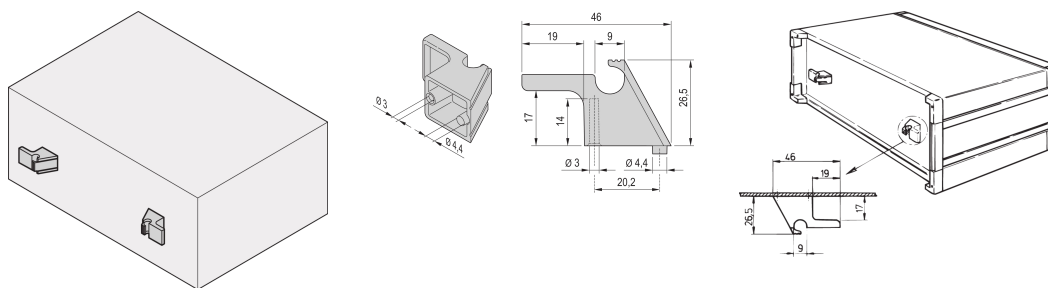

Cable Holder for Cases

KATALOGNUMMER

24575-800

The cable holder enables the fixing of cables. The adapter can be assembled onto a rear panel.

CERTIFICERINGER

FUNKTIONER

The cable holder enables cable fixing